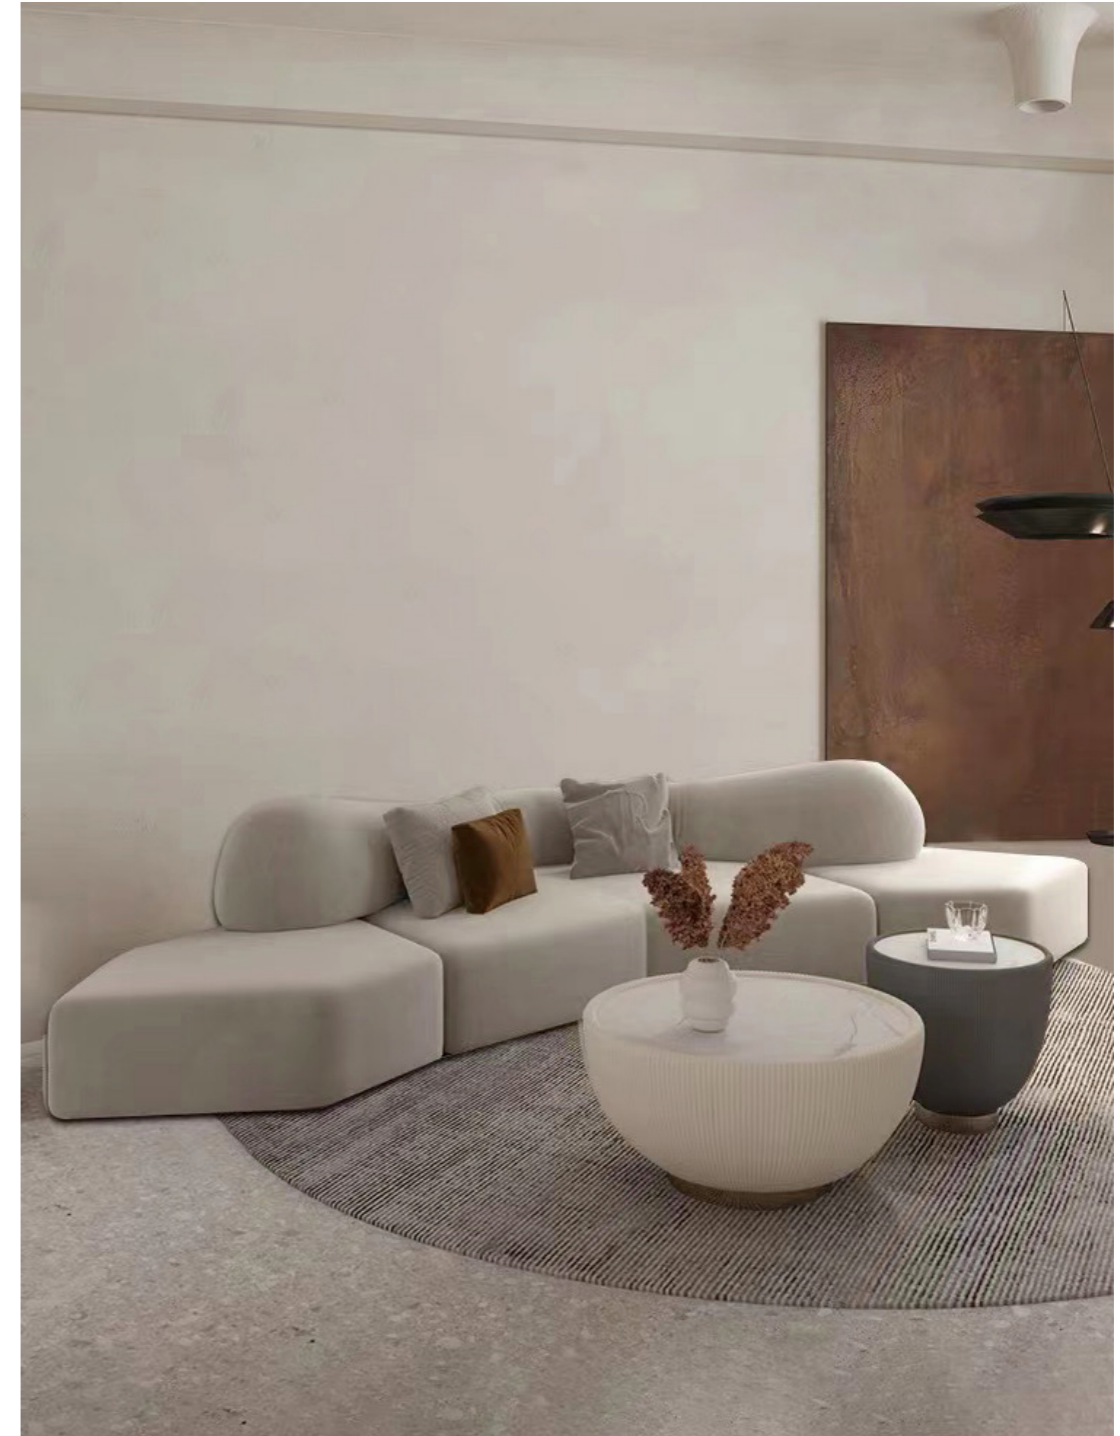

Model:JQCS2251 # Size:(W*D*H) 400*85*70cm

The flowing sound of Fu is depicting poetic melodies, singing and dancing, and inadvertently revealing beautiful lines in symmetry and balance.

When you come home from get off work, the moment you lie on the sofa is a comfort for your busy life. In a warm home, you always need that kind of company, hugging the sofa...